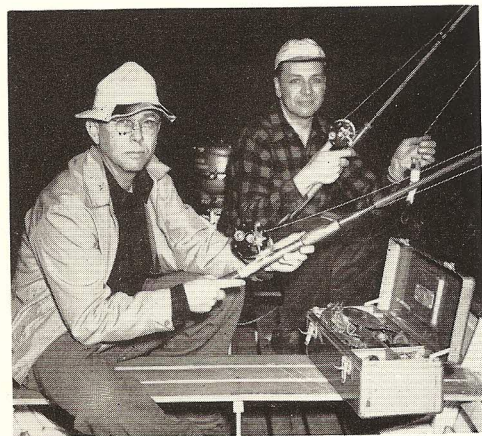

Otto Zwarg, vice president and treasurer, who is in charge of production, was for many years the head craftsman of the old Edward vom Hofe Company. For several years he has independently made Zwarg reels for the most distinguished sportsmen in the world, as well as for Abercrombie & Fitch and William Mills & Sons in New York. Scores of unsolicited letters to Mr. Zwarg from well known sportsmen the world over, expressing highest satisfaction and commendation are in our files. The uncompromising integrity of Mr. Zwarg's craftsmanship and his untiring devotion to the highest standards is your guarantee of continued perfection in reel construction.

Dorsey Whittington and E. G. Fitzgerald starting out from Maximo Point in skiff for tarpon on light tackle.