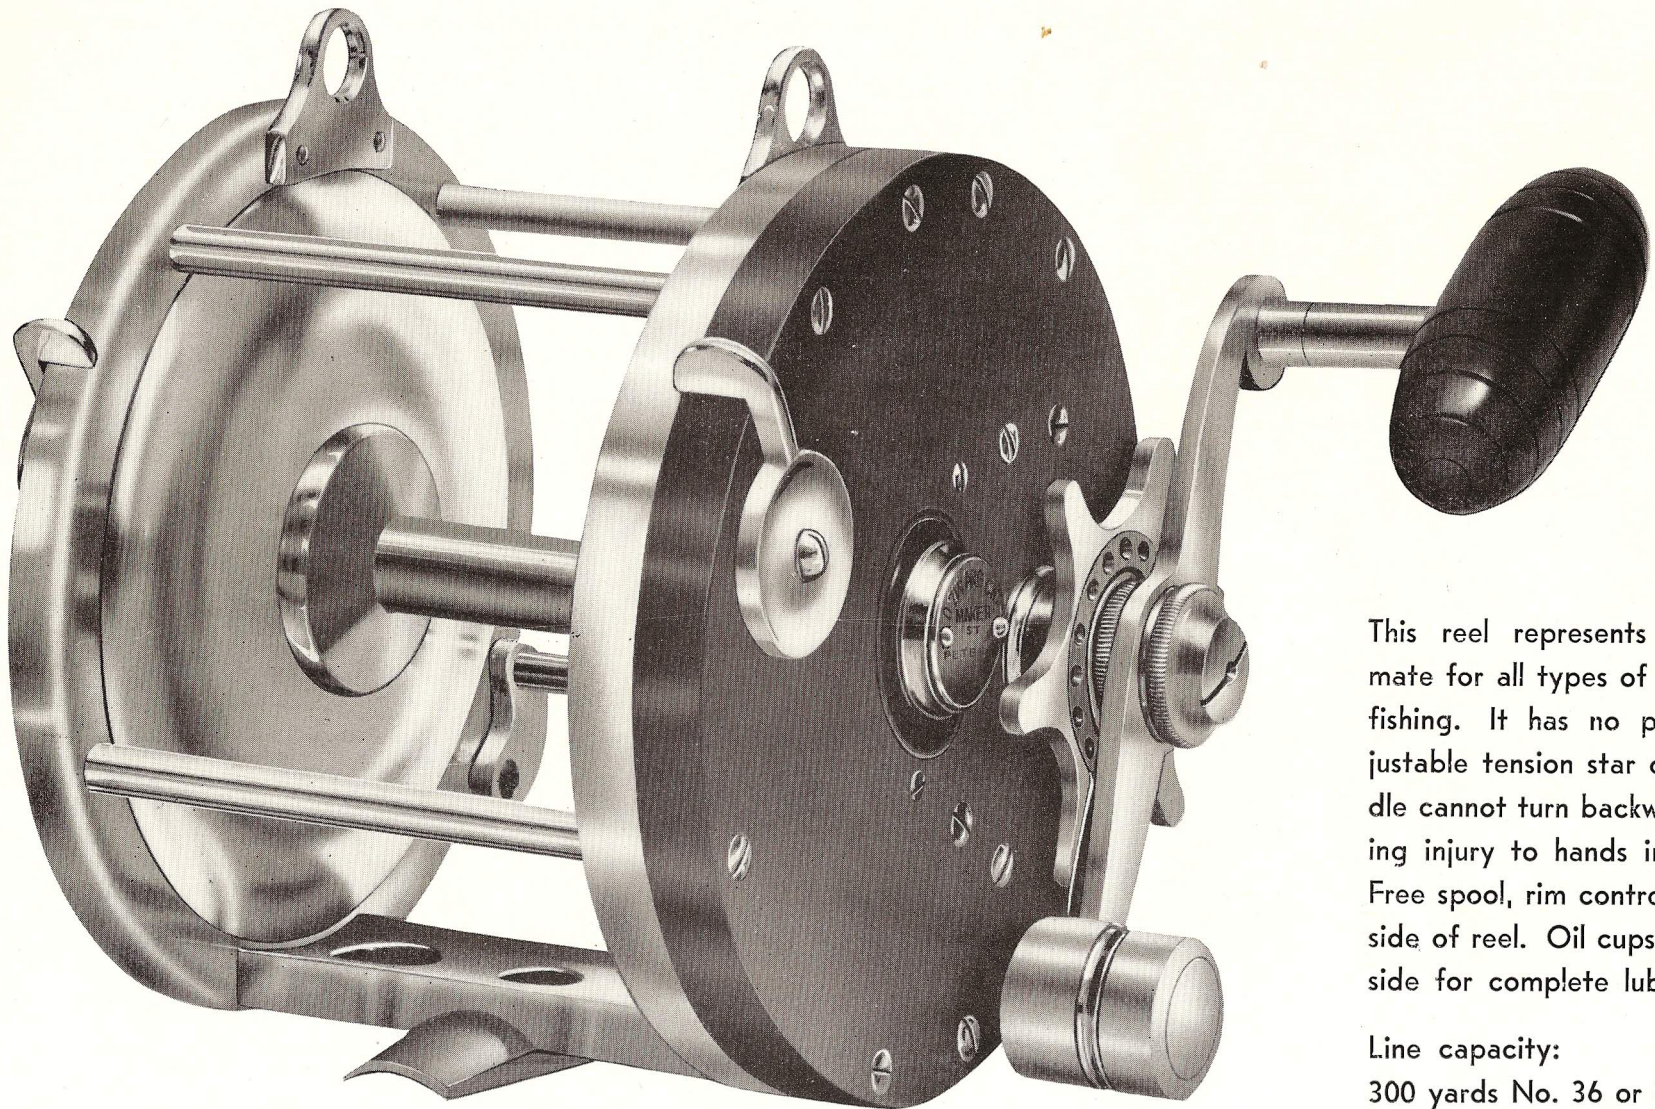

The hard rubber side disks of our reels are turned on our specially constructed lathes from blocks of solid gutta percha. Excepting for the working parts of the reel, all parts are made of the finest non-corrosive white metal. There is no plating used and the reel can be kept in new condition and appearance indefinitely by buffing. This is impossible on other reels which use plated metal. Tobin bronze bearings are used throughout. The ease of action and strength of our over sized bronze gears are noteworthy. Through the center of the bronze axels is a crucible steel drill rod which form the pivots. The hand cut screws are counter-sunk, giving a finished appearance worthy of the mechanical perfection of the reel. The star drag can be regulated to any desired pressure easily and instantly and is the smoothest and most dependable drag made. The free spool and click-drag have rim controls which cannot be snagged or cause injury to fingers. The sliding disks which cover the oil cups on either side of the reel require no tools and cannot be lost.

# Otto Zwarg "MAXIMO"

. . . . CUSTOM BUILT MARLIN, TUNA, AND SHARK REEL

This reel represents the ultimate for all types of big game fishing. It has no peer. Adjustable tension star drag; handle cannot turn backward, making injury to hands impossible. Free spool, rim control on right side of reel. Oil cups on either side for complete lubrication.