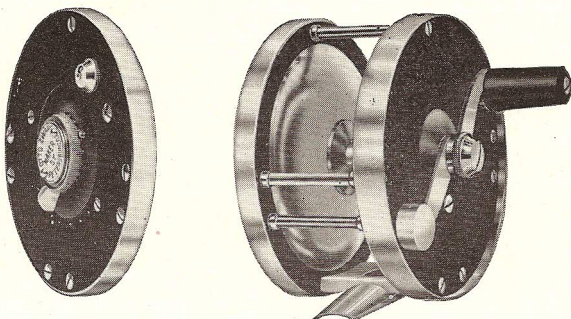

## PRICE LIST

Effective April 1, 1949

### "MAXIMO"

*Salt Water Reel*

Size	Price (Inc. Fed. Tax)
1/0	\$110.00
2/0	115.00
3/0	120.00
4/0	130.00
6/0	140.00
9/0	200.00
Counter brace for 9/0	7.50

### "SAGUENAY"

*Single Action Salmon Reel*

Size	Price (Inc. Fed. Tax)
1/0	\$70.00
2/0	75.00
3/0	80.00
4/0	85.00
6/0	90.00