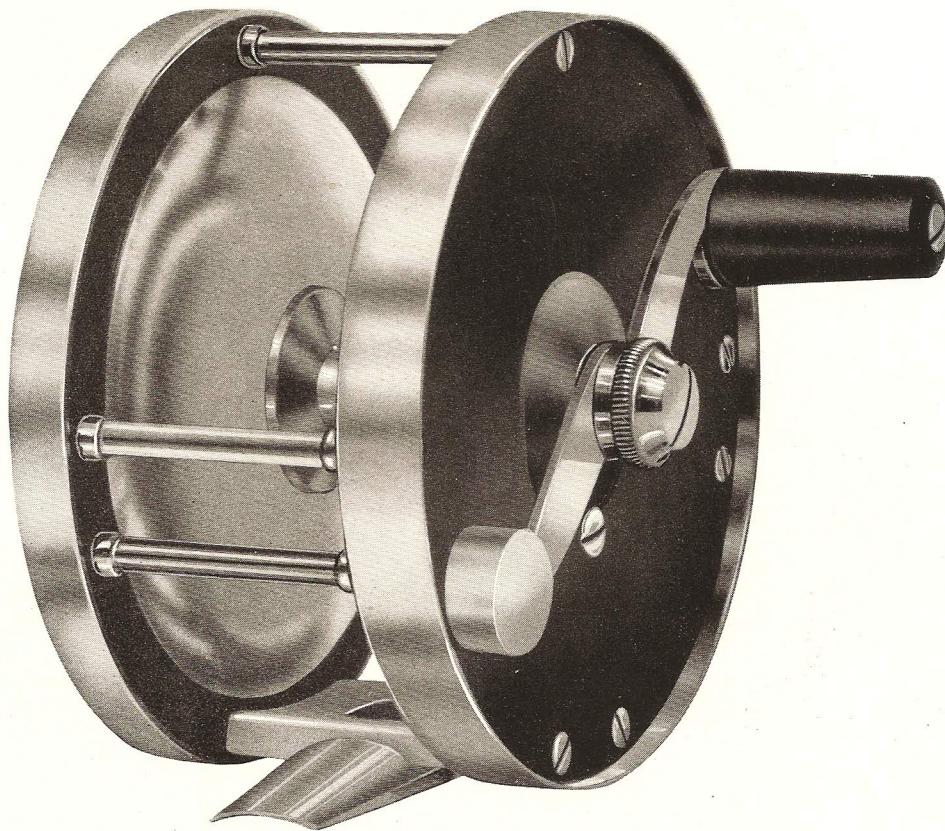

# Otto Zwarg "SAGUENAY"

CUSTOM BUILT SALMON AND GRILSE REELS  
(Single Action)

Named in honor of the celebrated salmon river, the "SAGUENAY" is offered to the world's most particular and demanding angler, the salmon fisherman. Mr. Otto Zwarg has made these reels to order for many years for sportsmen in all parts of the world. They are made with a two toned back sliding click, the use of which is optional with the angler. The adjustable tension drag on the left side of the reel can be changed at will while playing a fish. Rolling bars protect the enamel on lines.

No.	Size	Diameter	Width of Spool	Weight
300	1/0	3-1/8 Inches	1-3/16 Inches	7-1/4 Ounces
	2/0	3-3/8 Inches	1-3/8 Inches	9-1/2 Ounces
	3/0	3-5/8 Inches	1-7/16 Inches	11-3/4 Ounces
	4/0	3-7/8 Inches	1-11/16 Inches	13-1/2 Ounces
	6/0	4-1/4 Inches	1-3/4 Inches	16 Ounces

# Otto Zwarg "LAURENTIAN"

CUSTOM BUILT SALMON AND GRILSE REELS

(Multiplying Action)

These reels are the same in every respect as the "SAGUENAY" excepting that instead of being single action, they are multiplying. The spool revolves two times for every turn of the handle. They are most efficient when used with the shorter and lighter rods because a more speedy recovery of line is possible.