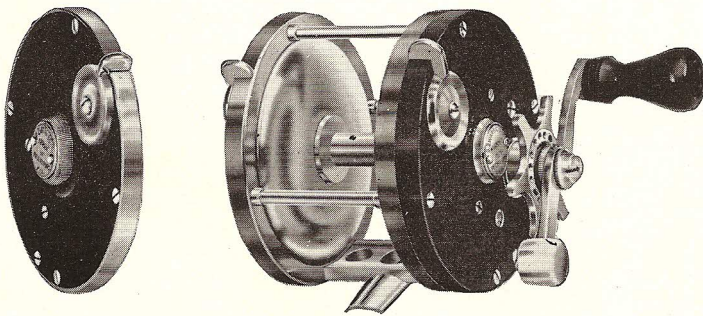

Otto Zwarg

Custom Built Salt Water and Salmon Reels

PRICE LIST

Effective April 1, 1949

"MAXIMO"

Salt Water Reel

Size	Price (Inc. Fed. Tax)
1/0	$110.00
2/0	115.00
3/0	120.00
4/0	130.00
6/0	140.00
9/0	200.00
Counter brace for 9/0	7.50