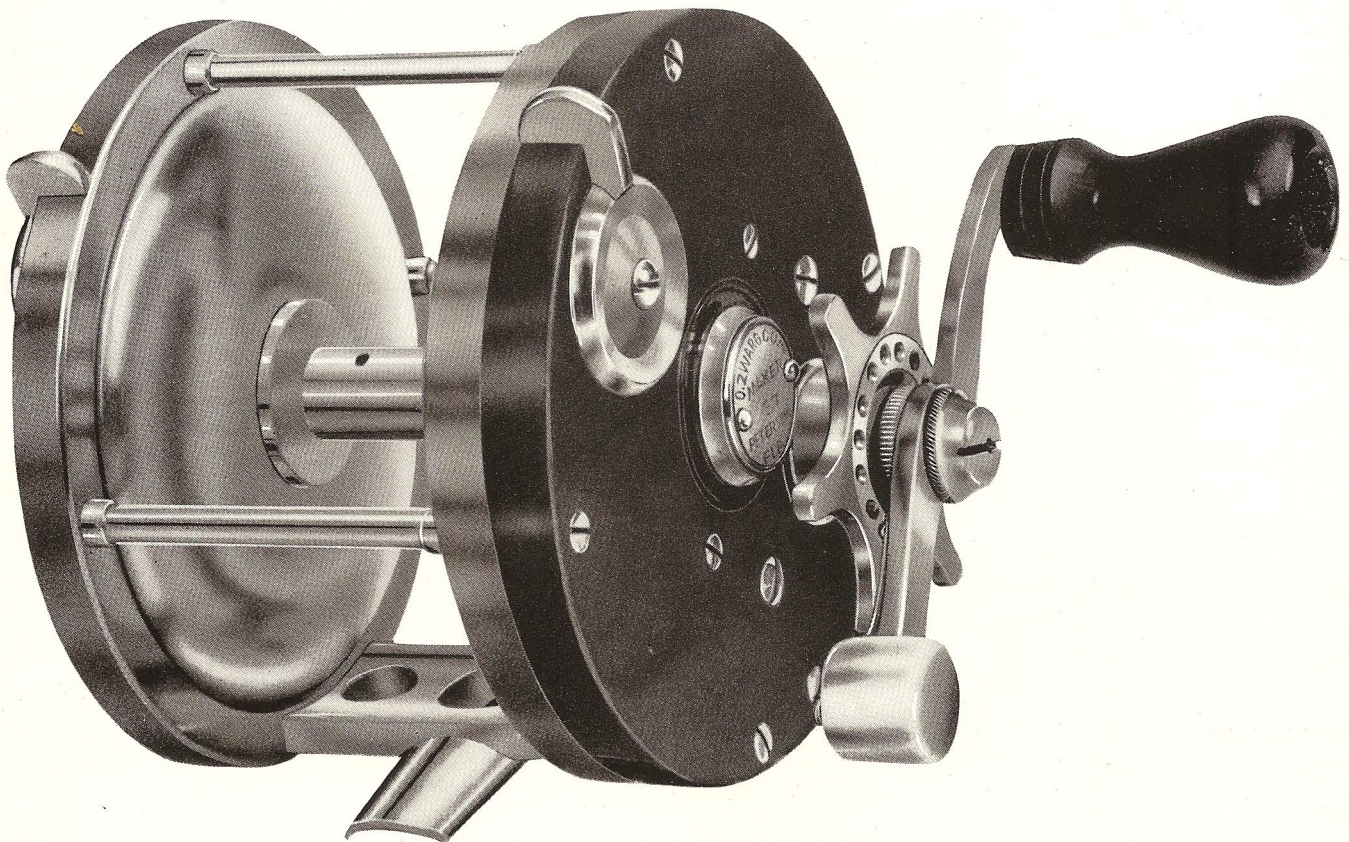

The hard rubber side disks of our reels are turned on our specially constructed lathes from blocks of solid gutta percha. Excepting for the working parts of the reel, all parts are made of the finest non-corrosive white metal. There is no plating used and the reel can be kept in new condition and appearance indefinitely by buffing. This is impossible on other reels which use plated metal. Tobin bronze bearings are used throughout. The ease of action and strength of our over sized bronze gears are noteworthy. Through the center of the bronze axels is a crucible steel drill rod which form the pivots. The hand cut screws are counter-sunk, giving a finished appearance worthy of the mechanical perfection of the reel. The star drag can be regulated to any desired pressure easily and instantly and is the smoothest and most dependable drag made. The free spool and click-drag have rim controls which cannot be snagged or cause injury to fingers. The sliding disks which cover the oil cups on either side of the reel require no tools and cannot be lost.

This model is the ultimate for general salt water fishing. For tarpon, sailfish, tuna, marlin and other heavy gamesters, it cannot be excelled. Adjustable tension star drag; handle cannot turn backward, making injury to hands impossible. Free spool, rim control on right side of reel. Oil cups on either side for complete lubrication.