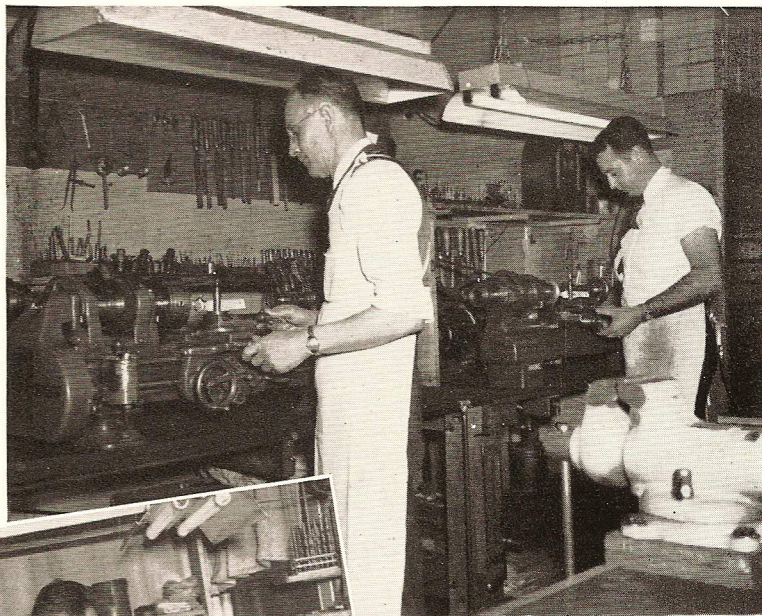

Otto Zwarg craftsmen at their lathes. Every part in the Otto Zwarg reel is precision built.

Putting the finishing touches on the side plate of a salmon reel.

Otto Zwarg supervises the adjustment of star drag on 12/0 reel. Every reel is individually tested and adjusted to insure perfection.