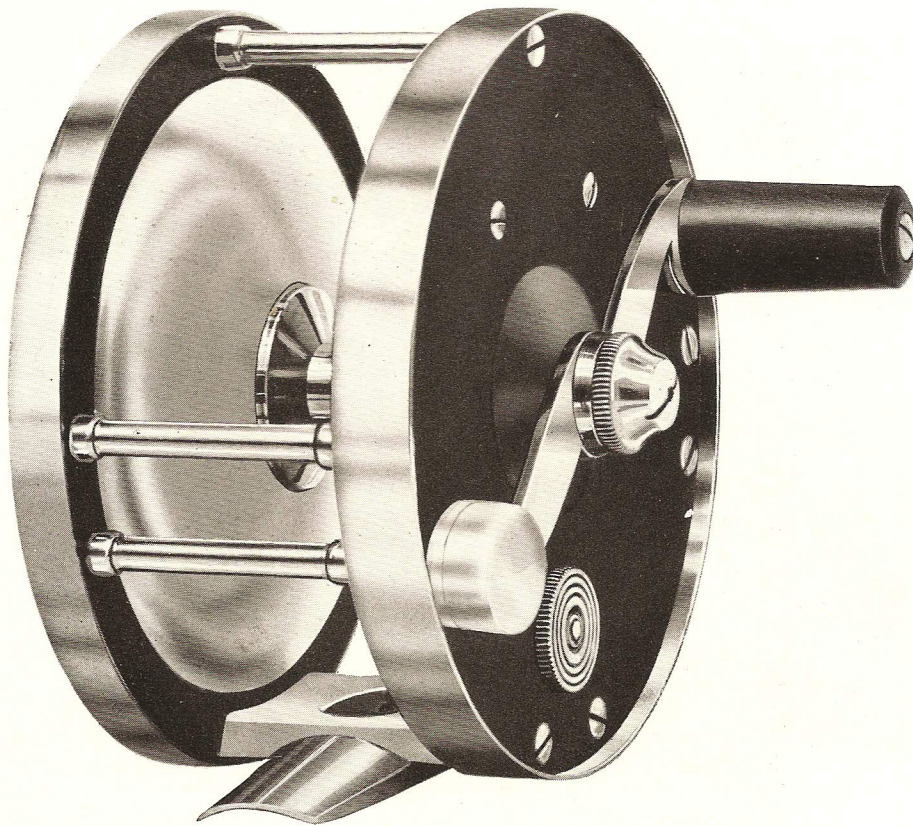

The hard rubber side disks of our reels are turned on our specially constructed lathes from blocks of solid gutta percha. Excepting for the working parts of the reel, all parts are made of the finest non-corrosive white metal. There is no plating used and the reel can be kept in new condition and appearance indefinitely by buffing. This is impossible on other reels which use plated metal. Tobin bronze bearings are used throughout. The ease of action and strength of our over sized bronze gears are noteworthy. Through the center of the bronze axels is a crucible steel drill rod which form the pivots. The hand cut screws are counter-sunk, giving a finished appearance worthy of the mechanical perfection of the reel. The star drag can be regulated to any desired pressure easily and instantly and is the smoothest and most dependable drag made. The free spool and click-drag have rim controls which cannot be snagged or cause injury to fingers. The sliding disks which cover the oil cups on either side of the reel require no tools and cannot be lost.

This model is the ultimate for general salt water fishing. For tarpon, sailfish, tuna, marlin and other heavy gamesters, it cannot be excelled. Adjustable tension star drag; handle cannot turn backward, making injury to hands impossible. Free spool, rim control on right side of reel. Oil cups on either side for complete lubrication.

# Otto Zwarg "SAGUENAY"

CUSTOM BUILT SALMON AND GRILSE REELS  
(Single Action)

Named in honor of the celebrated salmon river, the "SAGUENAY" is offered to the world's most particular and demanding angler, the salmon fisherman. Mr. Otto Zwarg has made these reels to order for many years for sportsmen in all parts of the world. They are made with a two toned back sliding click, the use of which is optional with the angler. The adjustable tension drag on the left side of the reel can be changed at will while playing a fish. Rolling bars protect the enamel on lines.